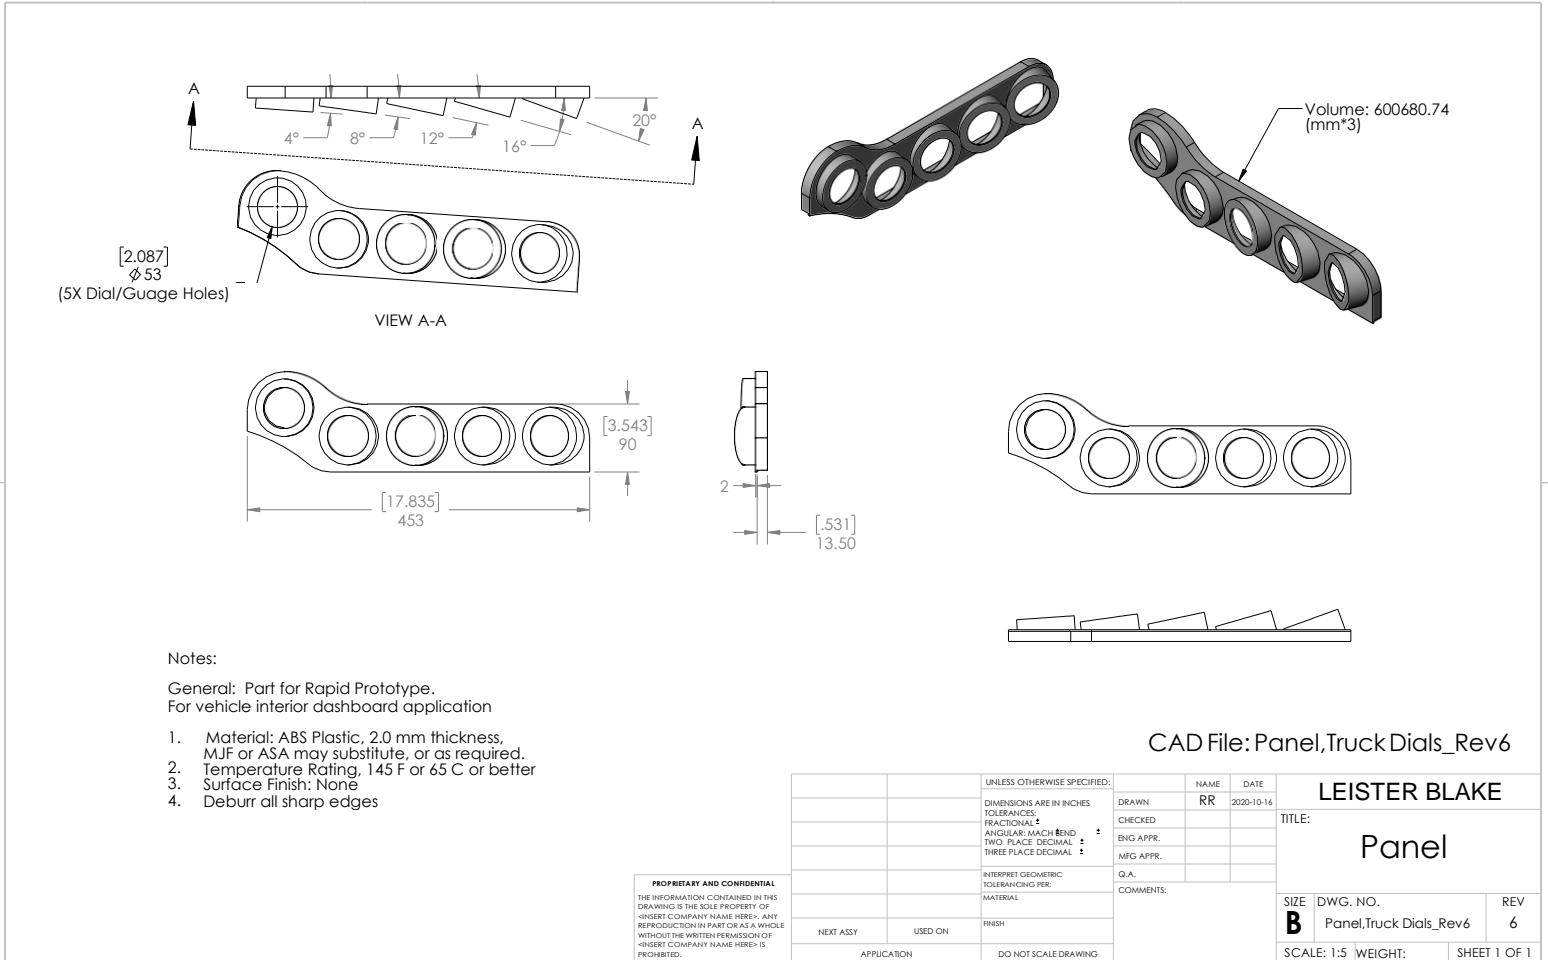

Chevrolet / GMC Truck Multi-gauge Bezel

PN: ABG-105 (accommodates 5 gauges) shown in drawing above

For more information:

Robert Blake - Leister Blake Enterprises
Tel 604-464-4452
Fax 604-464-4352
email: rjblake@lbe.ca
#2109 - 1225 Kingsway Avenue
Port Coquitlam, BC, Canada V3C 1S2